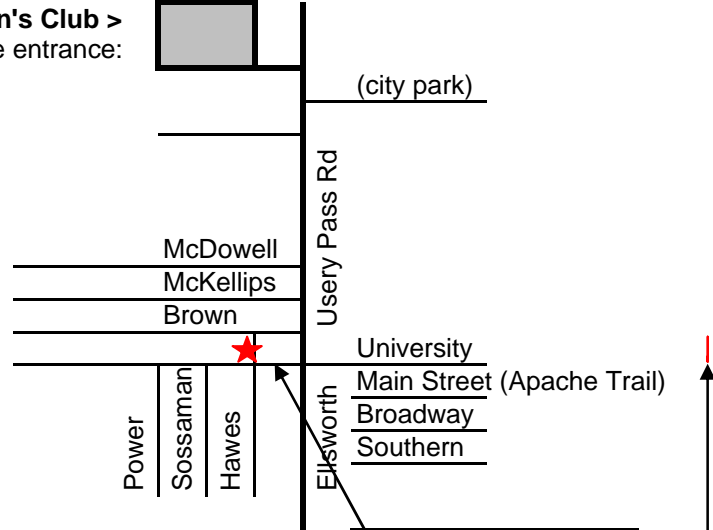

<< Phoenix >>

Rio Salado Sportsman's Club >  
Usery Mtn. Shooting Range entrance:

View Point Golf Resort  
Competitor's Banquet  
Saturday 7:00 pm ★  
North of University  
at 650 N. Hawes Rd